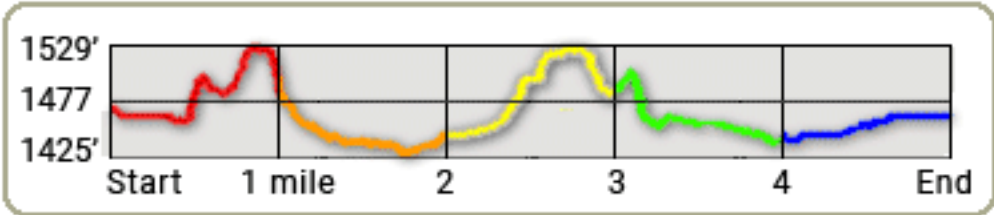

SAN DIEGO Striders

DIRT DOGS Cross Country

ROADRUNNER SPORTS MAKE EVERY MILE COUNT

**LEGEND**

- █ Start to 1 Mi
- █ 1 Mi to 2 Mi
- █ 2 Mi to 3 Mi
- █ 3 Mi to 4 Mi
- █ 4 Mi to Finish
- ① Mile Marker
- P Parking
- Restroom

NOT TO SCALE

COURSE ELEVATION PROFILE